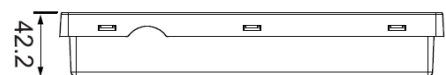

Width: 238mm x 120mm
 Cutout: none
 Height: 35mm
 Ceiling type: any
 Mounting type: Surface
 Colour finish: white
 Dimming protocol: switching

Surface

Recessed

Lighting attributes:

LED manufacturer: Bridgelux
 Driver manufacturer: Tridonic
 Optics: Clear
 Lumen output: 300 lm
 Power consumption: 3w
 Colour temperature: 6500k
 Colour consistency: <5 Std MacAdam
 Colour rendering: Ra>70
 Rated LED lifetime: 50,000 hours
 Emergency pack type: Standard 3 hour
 Warranty: 5 years 3 years on battery