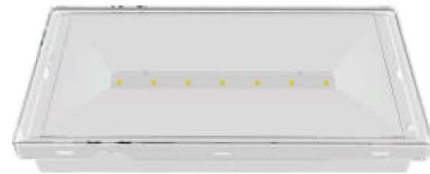

Product: SLIMHEAD surface 3 watt wall / ceiling escape lighting

Description:

A stylish surface mounted IP65 rated emergency bulkhead (slim head as we like to call it!) A range of outputs for every situation. IP65 rated. 850 degree glow wire test passed. Multiple mounting options make this a versatile product

- Advanced LiFePO4 batteries for 3 hour operation
- 3 watt -300 delivered lumens
- Recessed option
- 20m viewing distance
- Maintained
- Non – maintained
- EN1838 compliant
- ISO 3864 compliant

Physical attributes:

Width: 238mm x 120mm
 Cutout: none
 Height: 35mm
 Ceiling type: any
 Mounting type: Surface
 Colour finish: white
 Dimming protocol: switching

Surface

Recessed

Lighting attributes:

LED manufacturer: Bridgelux
 Driver manufacturer: Tridonic
 Optics: Clear
 Lumen output: 300 lm
 Power consumption: 3w
 Colour temperature: 6500k
 Colour consistency: <5 Std MacAdam
 Colour rendering: Ra>70
 Rated LED lifetime: 50,000 hours
 Emergency pack type: Standard 3 hour
 Warranty: 5 years 3 years on battery