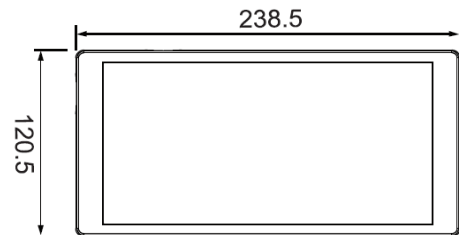

Width: 238mm x 120mm
 Cutout: none
 Height: 35mm
 Ceiling type: any
 Mounting type: Surface
 Colour finish: white
 Dimming protocol: switching

Surface

Recessed

Lighting attributes:

LED manufacturer: Bridgelux
 Driver manufacturer: Tridonic
 Optics: Clear
 Lumen output: 300 lm
 Power consumption: 3w
 Colour temperature: 6500k
 Colour consistency: <5 Std MacAdam
 Colour rendering: Ra>70
 Rated LED lifetime: 50,000 hours
 Emergency pack type: Standard 3 hour
 Warranty: 5 years 3 years on battery