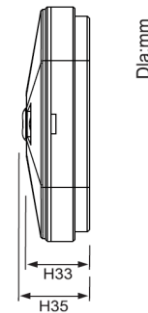

Product: PORT surface 3 watt emergency down light

Description:

A surface mounted emergency down light with corridor or open plan lens options. A range of outputs for every situation. IP54 rated. 850 degree glow wire test passed.

- 130mm square, 35mm high
- Advanced LiFePO4 batteries for 3 hour operation
- 3 watt -260 delivered lumens
- Corridor lens option
- Open plan lens option
- Black or white finish
- Self test option

Physical attributes:

Width: 30mm x 130mm square
Cutout: none
Height: 35mm
Ceiling type: any
Mounting type: Surface
Colour finish: white or black
Dimming protocol: switching

Lighting attributes:

LED manufacturer: Bridgelux
Driver manufacturer: Tridonic
Optics: Clear
Lumen output: 260 lm
Power consumption: 3w
Colour temperature: 6500k
Colour consistency: <5 Std MacAdam
Colour rendering: Ra>70
Rated LED lifetime: 50,000 hours
Emergency pack type: Standard 3 hour
Warranty: 5 years 3 years on battery

Efficiency in luminaire lumens per circuit watt: **85**