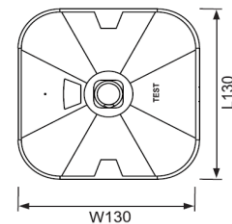

Product: PORT surface 3 watt emergency down light

Description:

A surface mounted emergency down light with corridor or open plan lens options. A range of outputs for every situation. IP54 rated. 850 degree glow wire test passed.

- 130mm square, 35mm high
- Advanced LiFePO4 batteries for 3 hour operation
- 3 watt -260 delivered lumens
- Corridor lens option
- Open plan lens option
- Black or white finish
- Self test option

Physical attributes:

Width: 30mm x 130mm square
Cutout: none
Height: 35mm
Ceiling type: any
Mounting type: Surface
Colour finish: white or black
Dimming protocol: switching

Lighting attributes:

LED manufacturer: Bridgelux
Driver manufacturer: Tridonic
Optics: Clear
Lumen output: 260 lm
Power consumption: 3w
Colour temperature: 6500k
Colour consistency: <5 Std MacAdam
Colour rendering: Ra>70
Rated LED lifetime: 50,000 hours
Emergency pack type: Standard 3 hour
Warranty: 5 years 3 years on battery

Efficiency in luminaire lumens per circuit watt: **85**