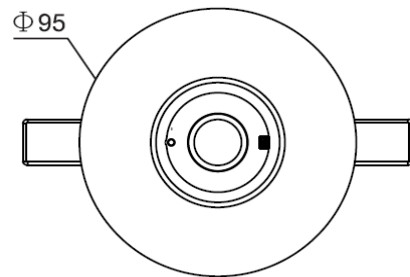

Lighting attributes:

LED manufacturer: Bridgelux
Driver manufacturer: Tridonic
Optics: Clear
Lumen output: 280lm or 370lm
Power consumption: 3w or 4w
Colour temperature: 6500k
Colour consistency: <5 Std MacAdam
Colour rendering: Ra>70
Rated LED lifetime: 50,000 hours
Emergency pack type: Standard 3 hour
Warranty: 5 years 3 years on battery