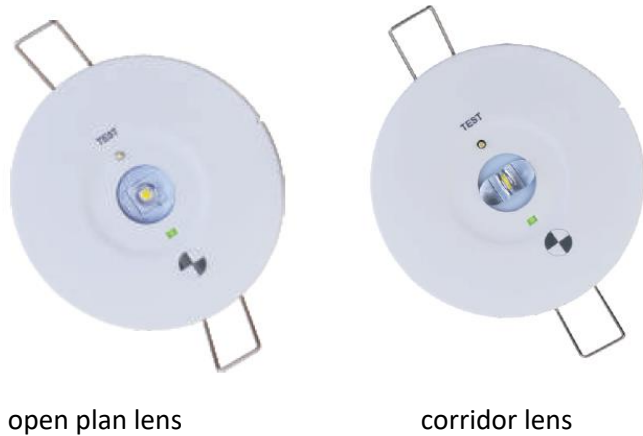

Product: ECLIPSE-H recessed 3/4 watt emergency down light

Description:

A small recessed emergency down light with corridor or open plan lens options. High output for higher ceiling projects or where additional lux is required such as in reception areas.

- 95mm diameter head
- Advanced LiFePO4 batteries for 3 hour operation
- 3 watt -260 delivered lumens
- 4 watt – 350 delivered lumens
- Corridor lens option
- Open plan lens option
- Black or white finish
- Tridonic DALI EM version available

Physical attributes:

Width: 95mm diameter
Cutout: 70mm
Height: 30mm (allow 230mm)
Ceiling type: any
Mounting type: Recessed
Colour finish: white or black
Dimming protocol: switching

Lighting attributes:

LED manufacturer: Bridgelux
Driver manufacturer: Tridonic
Optics: Clear
Lumen output: 280lm or 370lm
Power consumption: 3w or 4w
Colour temperature: 6500k
Colour consistency: <5 Std MacAdam
Colour rendering: Ra>70
Rated LED lifetime: 50,000 hours
Emergency pack type: Standard 3 hour
Warranty: 5 years 3 years on battery