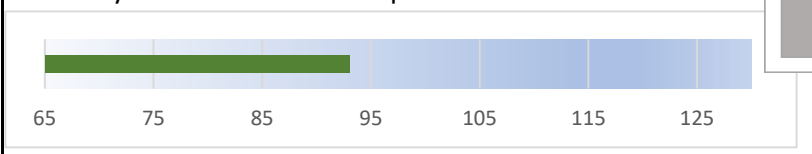

Product: PRO LINE suspended linear lighting
up and down light with louvre

Description:

A high quality linear profile with up and down light. It has a 30% up and 70% down light split. Optics are an Anti-Glare Louvre finished in either silver or black giving an UGR rating of less than 19.

Physical attributes:

Width: 50mm
Length: 565mm to 2245mm
Height: 70mm

Mounting type: Surface or suspended
Colour finish: White or Black
Dimming protocol: DALI or switching

Lighting attributes:

LED manufacturer: Philips
Driver manufacturer: Philips
Optics: Louvre UGR<19
Lumen output: 2500 to 9300lm
Power consumption: 30w to 122w
Colour temperature: 3000K or 4000K
Colour consistency: <3 Std MacAdam
Colour rendering: Ra>80
Rated LED lifetime: 50,000 hours

Warranty: 5 years

LOUVRE AND BODY OPTIONS

BB – Black with black louvre

BS-Black with silver louvre

WB-White with black louvre

WS-White with silver louvre

Efficiency in luminaire lumens per circuit watt: **93**