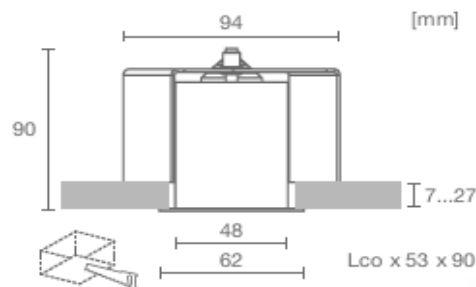

Example shown above with PIR infill