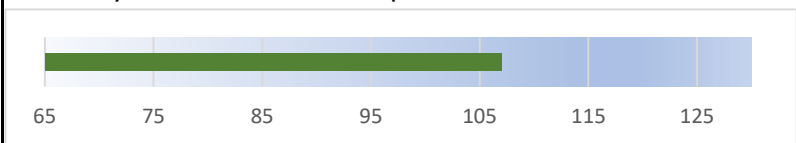

Efficiency in luminaire lumens per circuit watt: **107**