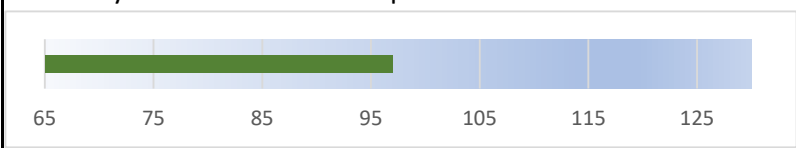

Efficiency in luminaire lumens per circuit watt: **97**