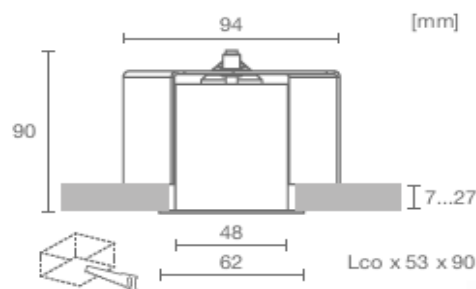

Example shown above with PIR infill