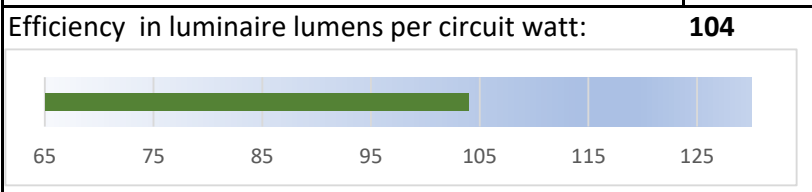

info@silent.design

www.silent.design