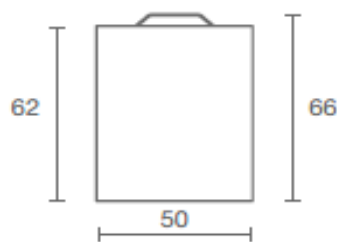

info@silent.design

www.silent.design