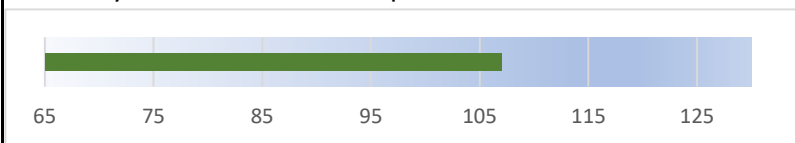

Efficiency in luminaire lumens per circuit watt: **107**