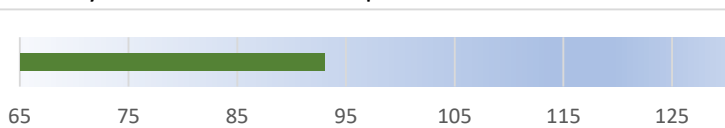

Product: PRO LINE surface /suspended linear lighting  
down light only with louvre

LED 

**Description:**

A high quality linear profile with down light only. Optics are an Anti-Glare Louvre finished in either silver or black giving an UGR rating of less than 19. Profile can be finished in any RAL colour your project requires. Standard lengths from 565mm to 2245mm with longer lengths on request. Shortest profile with emergency gear is 900mm long. Suitable for commercial, residential or school applications.

LED manufacturer: Philips  
 Driver manufacturer: Philips  
 Optics: Louvre UGR<19  
 Lumen output: 2500 to 9300lm  
 Power consumption: 30w to 122w  
 Colour temperature: 3000K or 4000K  
 Colour consistency: <3 Std MacAdam  
 Colour rendering: Ra>80  
 Rated LED lifetime: 50,000 hours

Warranty: 5 years

**LOUVRE AND BODY OPTIONS**

BB – Black with black louvre

BS-Black with silver louvre

WB-White with black louvre

WS-White with silver louvre

Efficiency in luminaire lumens per circuit watt: **93**