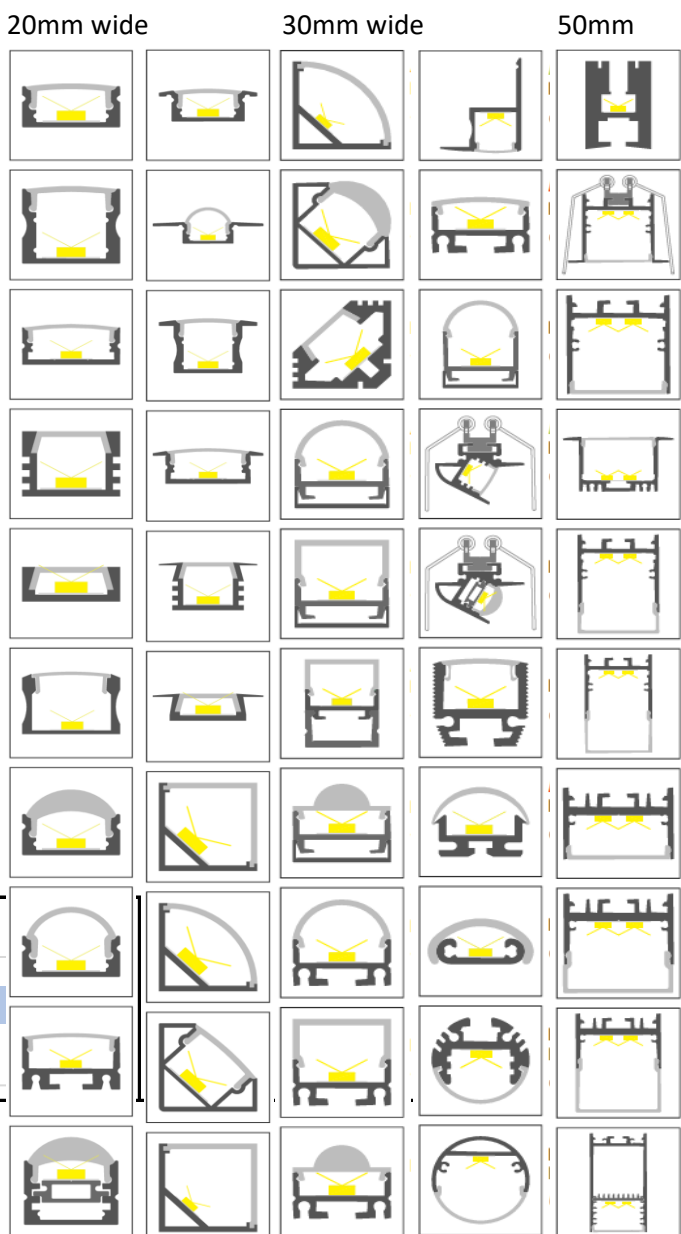

Lighting attributes:

LED manufacturer: CREE
Driver manufacturer: Philips
Optics: Frosted opal
Lumen output: 500- 3000lm per meter
Power consumption: 5w -30w per meter
Colour temperature: 3000K, 4000K
Colour consistency: <3 Std MacAdam
Colour rendering: Ra>80
Rated LED lifetime: 50,000 hours
Emergency pack type: None
Warranty: 5 years
Beam angle: 110 degrees