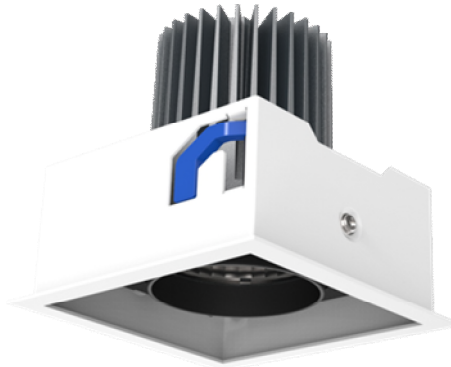

Product: STAGE I LED downlight

LED

**Description:**

With anti glare technology this recessed single, double or triple spot will be welcome in any interior. Adjustable tilt and rotation. Variety of beam angles and outputs available. High efficiency and modern looking.

Physical attributes:

Width: 93mm x 93mm
 Cutout: 82 x 82mm
 Height: 92mm
 Ceiling type: any
 Mounting type: Recessed
 Colour finish: black / white
 Dimming protocol: DALI or switching

**Lighting attributes:**

LED manufacturer: Bridgelux
 Driver manufacturer: Tridonic
 Optics: Clear
 Lumen output: 920lm
 Power consumption: 10w
 Colour temperature: 3000K, 4000K
 Colour consistency: <3 Std MacAdam
 Colour rendering: Ra>80
 Rated LED lifetime: 50,000 hours
 Emergency pack type: None
 Warranty: 5 years
 Beam angle: 15, 36 or 60 degrees