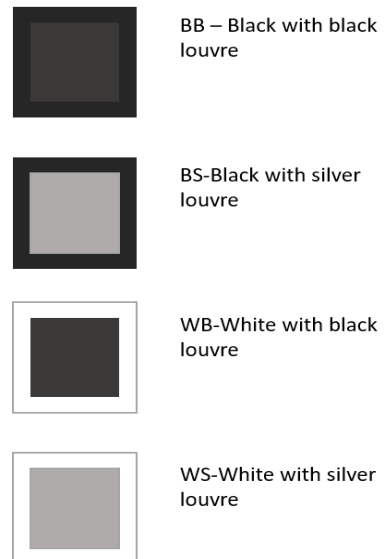

Product: Trimless PLANE-TR LED downlight

Description:

The PLANE utilizes anti-glare optical technologies, combined with special designed round louvers to perform various light distributions. Multiple types of anti-glare technologies are employed to enhance visual comfort.
Trimless plaster in profile

Physical attributes:

- Width: 34mm
- Cutout: 144mm x 30mm
- Height:
- Ceiling type: any
- Mounting type: Recessed
- Colour finish: white / black
- Dimming protocol: DALI or switching

Lighting attributes:

- LED manufacturer: CREE
- Driver manufacturer: Tridonic
- Optics: Clear
- Lumen output: 660
- Power consumption: 7w
- Colour temperature: 3000K, 4000K
- Colour consistency: <3 Std MacAdam
- Colour rendering: Ra>90
- Rated LED lifetime: 50,000 hours
- Emergency pack type: None
- Warranty: 5 years
- Beam angle: 18 or 34 degrees