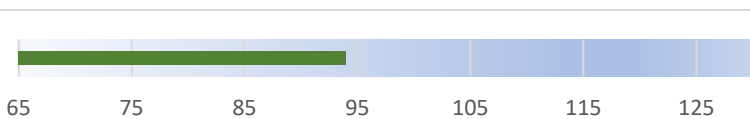

Efficiency in luminaire lumens per circuit watt: **94**