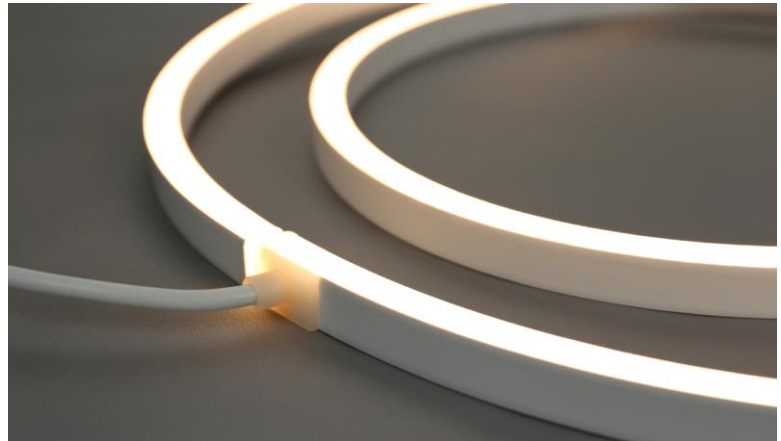

Product: LED WHIP-T

**Description:**

Flexible LED strip available in a variety of colour temperatures. Simple and easy to fit and wire. No visible LED dots for a pure line of light. Water proof to IP68. Top emitting led profile. Maximum bending radius 80mm horizontally for the WHIP-T top emitting strip.

**Physical attributes:**

- Width: 12mm
- Length: to suit
- Height: 20mm
- Ceiling type: any
- Mounting type: Surface
- Colour finish: white
- Dimming protocol: DALI or switching

**Lighting attributes:**

- LED manufacturer: CREE
- Driver manufacturer: Philips
- Optics: Frosted opal
- Lumen output: 312lm per meter
- Power consumption: 5w per meter
- Colour temperature: 3000K, 4000K
- Colour consistency: <3 Std MacAdam
- Colour rendering: Ra>80
- Rated LED lifetime: 50,000 hours
- Emergency pack type: None
- Warranty: 5 years
- Beam angle: 110 degrees