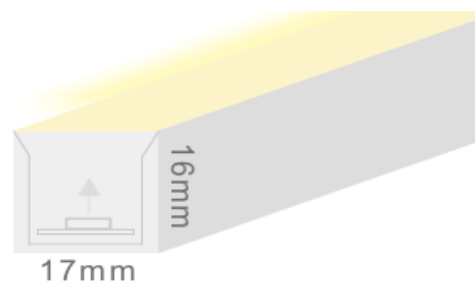

Lighting attributes:

LED manufacturer:	CREE
Driver manufacturer:	Philips
Optics:	Frosted opal
Lumen output:	312lm per meter
Power consumption:	5w per meter
Colour temperature:	3000K, 4000K
Colour consistency:	<3 Std MacAdam
Colour rendering:	Ra>80
Rated LED lifetime:	50,000 hours
Emergency pack type:	None
Warranty:	5 years
Beam angle:	110 degrees