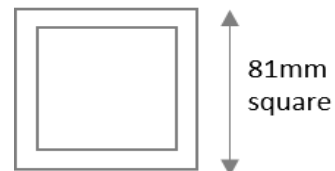

Product: BREVIS-SRC LED downlight

LED

Description:

The Brevis R (Recessed Light Source) is a 81mm square small area downlight which can be surface (Standard) or suspended mounted. The heatsink is built into the body of the product which enables the downlight to run at cool temperatures without the common need for vents in the vertical walls. The downlight also has an IP20 rating when surface mounted.

Physical attributes:

Width:	81mm
Length:	81mm
Height:	104mm
Ceiling type:	any
Mounting type:	Surface
Colour finish:	white or black
Dimming protocol:	DALI or switching

Lighting attributes:

LED manufacturer:	Bridgelux
Driver manufacturer:	Meanwell
Optics:	Clear
Lumen output:	948 or 1450 lumens
Power consumption:	10w or 15 watts
Colour temperature:	3000K, 4000K
Colour consistency:	<3 Std MacAdam
Colour rendering:	Ra>80
Rated LED lifetime:	50,000 hours
Emergency pack type:	None
Warranty:	5 years
Beam angle:	60 degrees

Efficiency in luminaire lumens per circuit watt: **97**