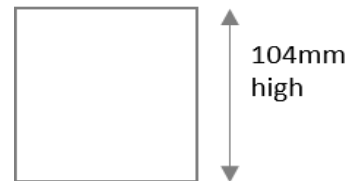

Product: BREVIS-SRC LED downlight

LED

Description:

The Brevis R (Recessed Light Source) is a 81mm square small area downlight which can be surface (Standard) or suspended mounted. The heatsink is built into the body of the product which enables the downlight to run at cool temperatures without the common need for vents in the vertical walls. The downlight also has an IP20 rating when surface mounted.

Physical attributes:

Width:	81mm
Length:	81mm
Height:	104mm
Ceiling type:	any
Mounting type:	Surface
Colour finish:	white or black
Dimming protocol:	DALI or switching

Lighting attributes:

LED manufacturer:	Bridgelux
Driver manufacturer:	Meanwell
Optics:	Clear
Lumen output:	948 or 1450 lumens
Power consumption:	10w or 15 watts
Colour temperature:	3000K, 4000K
Colour consistency:	<3 Std MacAdam
Colour rendering:	Ra>80
Rated LED lifetime:	50,000 hours
Emergency pack type:	None
Warranty:	5 years
Beam angle:	60 degrees

Efficiency in luminaire lumens per circuit watt: **97**