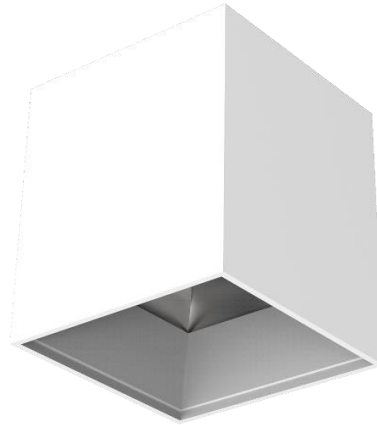

Product: BREVIS-SRC LED downlight

LED

Description:

The Brevis R (Recessed Light Source) is a 81mm square small area downlight which can be surface (Standard) or suspended mounted. The heatsink is built into the body of the product which enables the downlight to run at cool temperatures without the common need for vents in the vertical walls. The downlight also has an IP20 rating when surface mounted.

Physical attributes:

Width:	81mm
Length:	81mm
Height:	104mm
Ceiling type:	any
Mounting type:	Surface
Colour finish:	white or black
Dimming protocol:	DALI or switching

Lighting attributes:

LED manufacturer:	Bridgelux
Driver manufacturer:	Meanwell
Optics:	Clear
Lumen output:	948 or 1450 lumens
Power consumption:	10w or 15 watts
Colour temperature:	3000K, 4000K
Colour consistency:	<3 Std MacAdam
Colour rendering:	Ra>80
Rated LED lifetime:	50,000 hours
Emergency pack type:	None
Warranty:	5 years
Beam angle:	60 degrees