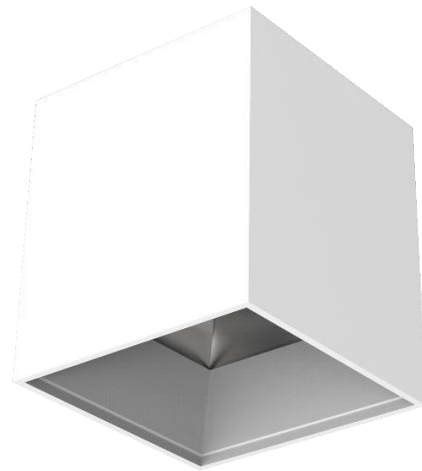

Product: BREVIS-SR LED downlight

Description:

The Brevis R (Recessed Light Source) is 121mm square medium area downlight which can be surface (Standard) or suspended mounted. The heatsink is built into the body of the product which enables the downlight to run at cool temperatures without the common need for vents in the vertical walls. The downlight also has an IP20 rating when surface mounted.

Physical attributes:

Width: 121mm
 Length: 121mm
 Height: 131mm
 Ceiling type: any
 Mounting type: Surface
 Colour finish: white or black
 Dimming protocol: DALI or switching

Lighting attributes:

LED manufacturer: Bridgelux
 Driver manufacturer: Meanwell
 Optics: Clear
 Lumen output: 1450 or 1990 lumens
 Power consumption: 15w or 20 watts
 Colour temperature: 3000K, 4000K
 Colour consistency: <3 Std MacAdam
 Colour rendering: Ra>80
 Rated LED lifetime: 50,000 hours
 Emergency pack type: None
 Warranty: 5 years
 Beam angle: 38 degrees