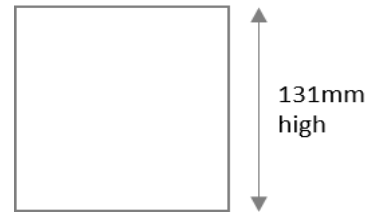

Product: BREVIS-SR LED downlight

Description:

The Brevis R (Recessed Light Source) is 121mm square medium area downlight which can be surface (Standard) or suspended mounted. The heatsink is built into the body of the product which enables the downlight to run at cool temperatures without the common need for vents in the vertical walls. The downlight also has an IP20 rating when surface mounted.

Physical attributes:

Width: 121mm
 Length: 121mm
 Height: 131mm
 Ceiling type: any
 Mounting type: Surface
 Colour finish: white or black
 Dimming protocol: DALI or switching

Lighting attributes:

LED manufacturer: Bridgelux
 Driver manufacturer: Meanwell
 Optics: Clear
 Lumen output: 1450 or 1990 lumens
 Power consumption: 15w or 20 watts
 Colour temperature: 3000K, 4000K
 Colour consistency: <3 Std MacAdam
 Colour rendering: Ra>80
 Rated LED lifetime: 50,000 hours
 Emergency pack type: None
 Warranty: 5 years
 Beam angle: 38 degrees