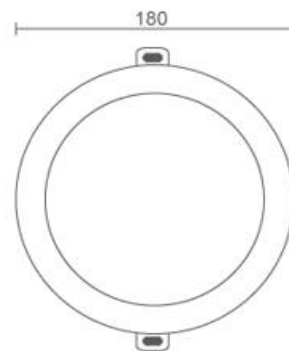

Lighting attributes:

- LED manufacturer: Bridgelux
- Driver manufacturer: Philips
- Optics: Frosted opal
- Lumen output: 1290lm or 1840lm
- Power consumption: 15w or 22w
- Colour temperature: 3000K, 4000K
- Colour consistency: <3 Std MacAdam
- Colour rendering: Ra>80
- Rated LED lifetime: 50,000 hours
- Emergency pack type: None
- Warranty: 5 years