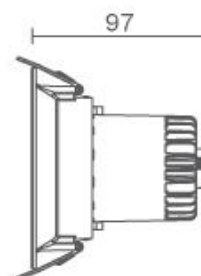

Lighting attributes:

LED manufacturer: CREE
Driver manufacturer: Philips
Optics: Clear
Lumen output: 1180lm, 1430lm and 1860lm
Power consumption: 13w, 15w and 20w
Colour temperature: 3000K, 4000K
Colour consistency: <3 Std MacAdam
Colour rendering: Ra>80
Rated LED lifetime: 50,000 hours
Emergency pack type: None
Warranty: 5 years
Beam Angle options: 15/30/60 degrees