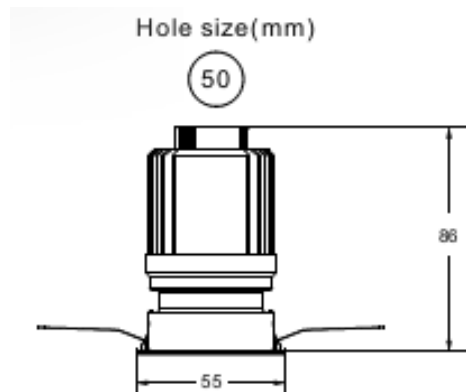

Product: ANT-A adjustable LED downlight

Description:

With anti glare technology this tiny recessed light will be welcome in any interior.
 A range of ring and diffuser colours will also mean this works with your interior scheme.
 Small in size the ANT-A is a versatile addition to any interior. Also available as a fixed spot version the ANT
 Adjustable tilt up to 30 degrees and can be rotated 350 degrees in total.

Physical attributes:

Width: 55mm diameter
 Cutout: 50mm
 Height: 86mm
 Ceiling type: any
 Mounting type: Recessed
 Colour finish: white
 Dimming protocol: DALI or switching

Lighting attributes:

LED manufacturer: Bridgelux
 Driver manufacturer: Philips
 Optics: Clear
 Lumen output: 206, 271, 796
 Power consumption: 3w, 5w, 10w
 Colour temperature: 3000K, 4000K
 Colour consistency: <3 Std MacAdam
 Colour rendering: Ra>80
 Rated LED lifetime: 50,000 hours
 Emergency pack type: None
 Warranty: 5 years