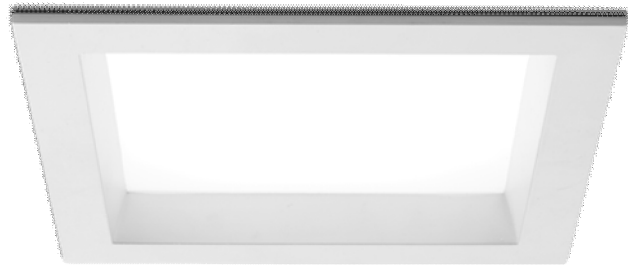

Product: VULCAN square LED downlight

Description:

The VULCAN is a economical downlight with good efficiency and light output. Very low void to fit into tight spaces. The VULCAN has a recessed mounted frosted opal optic 90 degree optics and three diifferent light outputs makes this a versitile down light.

Physical attributes:

Width: 190 x 190mm
 Cutout: 165 x 165mm
 Height: 58mm
 Ceiling type: any
 Mounting type: Recessed
 Colour finish: white
 Dimming protocol: DALI or switching

Lighting attributes:

LED manufacturer: Philips
 Driver manufacturer: Philips
 Optics: Frosted opal
 Lumen output: 1271lm, 1805lm or 2697lm
 Power consumption: 15w, 22w or 35w
 Colour temperature: 3000K, 4000K
 Colour consistancy: <3 Std MacAdam
 Colour rendering: Ra>80
 Rated LED liftime: 50,000 hours
 Emergency pack type: None
 Warranty: 5 years