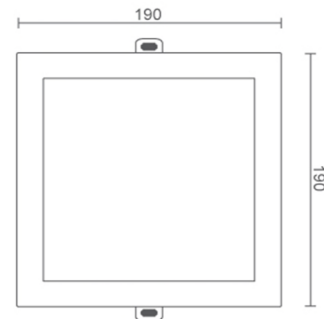

Product: VULCAN square LED downlight

Description:

The VULCAN is a economical downlight with good efficiency and light output. Very low void to fit into tight spaces. The VULCAN has a recessed mounted frosted opal optic 90 degree optics and three diifferent light outputs makes this a versitile down light.

Physical attributes:

Width: 190 x 190mm
 Cutout: 165 x 165mm
 Height: 58mm
 Ceiling type: any
 Mounting type: Recessed
 Colour finish: white
 Dimming protocol: DALI or switching

Lighting attributes:

LED manufacturer: Philips
 Driver manufacturer: Philips
 Optics: Frosted opal
 Lumen output: 1271lm, 1805lm or 2697lm
 Power consumption: 15w, 22w or 35w
 Colour temperature: 3000K, 4000K
 Colour consistancy: <3 Std MacAdam
 Colour rendering: Ra>80
 Rated LED liftime: 50,000 hours
 Emergency pack type: None
 Warranty: 5 years