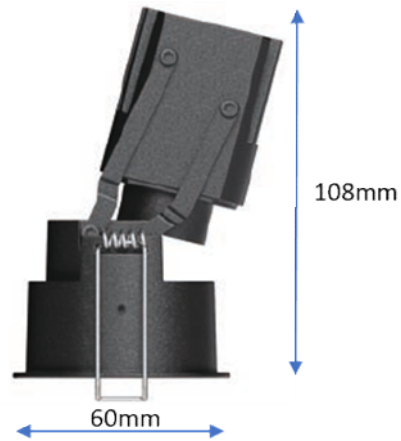

Product: NANO-A adjustable recessed LED downlight

Description:

With anti glare technology this small recessed light will be welcome in any interior.
 A range of ring and diffuser colours will also mean this works with your interior scheme.
 Adjustable tilt 0-25 degrees and rotation of 0-355 degrees.

Physical attributes:

Width: 60mm diameter
 Cutout: 54mm
 Height: 108mm
 Ceiling type: any
 Mounting type: Recessed
 Colour finish: multiple
 Dimming protocol: DALI or mains

Lighting attributes:

LED manufacturer: CREE
 Driver manufacturer: Tridonic
 Optics: Clear
 Lumen output: 350 lumens
 Power consumption: 5w
 Colour temperature: 3000K, 4000K
 Colour consistency: <3 Std MacAdam
 Colour rendering: Ra>90
 Rated LED lifetime: 50,000 hours
 Emergency pack type: None
 Warranty: 5 years
 Beam Angle options: 15 or 40 degrees

Atto and Nano
 Ring and reflector
 colour combinations

Efficiency in luminaire lumens per circuit watt: **70**