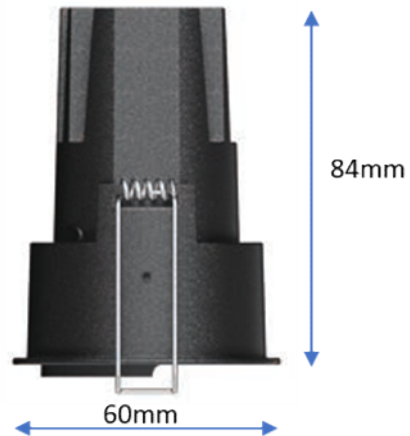

Product: NANO-W wall wash recessed LED downlight

Description:

Rounding out the NANO series of downlights this wall wash specific model is designed to give the wall a uniform wall wash whilst reducing bright spots.

Physical attributes:

Width: 60mm diameter
 Cutout: 54mm
 Height: 84mm
 Ceiling type: any
 Mounting type: Recessed
 Colour finish: multiple
 Dimming protocol: DALI or mains

Lighting attributes:

LED manufacturer: CREE
 Driver manufacturer: Tridonic
 Optics: Clear
 Lumen output: 500 lumens
 Power consumption: 8w
 Colour temperature: 3000K, 4000K
 Colour consistency: <3 Std MacAdam
 Colour rendering: Ra>90
 Rated LED lifetime: 50,000 hours
 Emergency pack type: None
 Warranty: 5 years
 Beam Angle options: wall wash optics

Atto and Nano Ring and reflector colour combinations

Efficiency in luminaire lumens per circuit watt: **62.5**