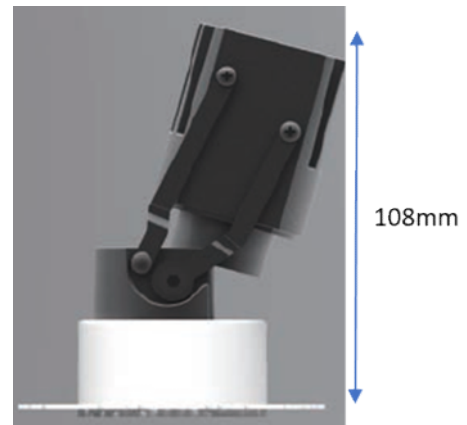

Product: NANO-TA trimless adjustable round LED downlight

Description:

With anti glare technology this small recessed light will be welcome in any interior. A range of ring and diffuser colours will also mean this works with your interior scheme. Trimless version for a discreet light source of only 50mm diameter Adjustable tilt of 0-25 degrees and adjustable rotation of 0-355 degrees.

Physical attributes:

Width: 50mm diameter
 Cutout: 54mm
 Height: 108mm
 Ceiling type: any
 Mounting type: Recessed
 Colour finish: multiple
 Dimming protocol: DALI or mains

Lighting attributes:

LED manufacturer: CREE
 Driver manufacturer: Tridonic
 Optics: Clear
 Lumen output: 350 lumens
 Power consumption: 5w
 Colour temperature: 3000K, 4000K
 Colour consistency: <3 Std MacAdam
 Colour rendering: Ra>90
 Rated LED lifetime: 50,000 hours
 Emergency pack type: None
 Warranty: 5 years
 Beam Angle options: 15 or 40 degrees

Atto and Nano Ring and reflector colour combinations

-  WS-White Silver
-  WB-White Black
-  WG- White Gold
-  BS-Black Silver
-  BB-Black Black
-  BG-Black Gold

Efficiency in luminaire lumens per circuit watt: **70**