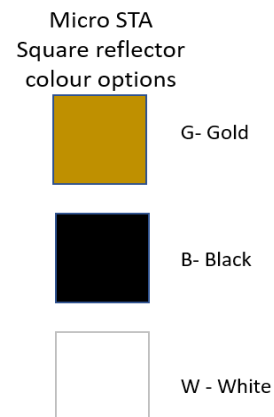

Product: MICRO-STAH trimless adjustable
high output square LED downlight

Description:

With anti glare technology this surface mounted light will be welcome in any interior.
A range of reflector colours will also mean this works with your interior scheme.
A higher lumen package than the MICRO-STA built for good general illumination
Adjustable tilt 0-20 degrees. Trimless design for discreet applications
Outputs of 1000-1250 lumens
Wide and extra wide beam angles available

Physical attributes:

Width: 100mm square
Cutout: 102mm
Height: 119mm
Ceiling type: any
Mounting type: Recessed
Colour finish: white
Dimming protocol: DALI, mains, 1-10v

Lighting attributes:

LED manufacturer: CREE
Driver manufacturer: Tridonic
Optics: Clear
Lumen output: 1053, or 1249 lumens
Power consumption: 15w or 20w
Colour temperature: 3000K, 4000K
Colour consistency: <3 Std MacAdam
Colour rendering: Ra>90
Rated LED lifetime: 50,000 hours
Emergency pack type: None
Warranty: 5 years
Beam Angle options: 36 or 60 degrees