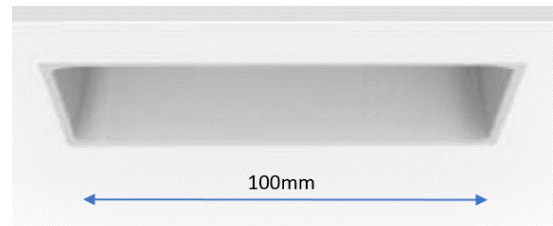

Product: MICRO-STAH trimless adjustable
high output square LED downlight

Description:

With anti glare technology this surface mounted light will be welcome in any interior.
A range of reflector colours will also mean this works with your interior scheme.
A higher lumen package than the MICRO-STA built for good general illumination
Adjustable tilt 0-20 degrees. Trimless design for discreet applications
Outputs of 1000-1250 lumens
Wide and extra wide beam angles available

Physical attributes:

Width: 100mm square
Cutout: 102mm
Height: 119mm
Ceiling type: any
Mounting type: Recessed
Colour finish: white
Dimming protocol: DALI, mains, 1-10v

Lighting attributes:

LED manufacturer: CREE
Driver manufacturer: Tridonic
Optics: Clear
Lumen output: 1053, or 1249 lumens
Power consumption: 15w or 20w
Colour temperature: 3000K, 4000K
Colour consistency: <3 Std MacAdam
Colour rendering: Ra>90
Rated LED lifetime: 50,000 hours
Emergency pack type: None
Warranty: 5 years
Beam Angle options: 36 or 60 degrees