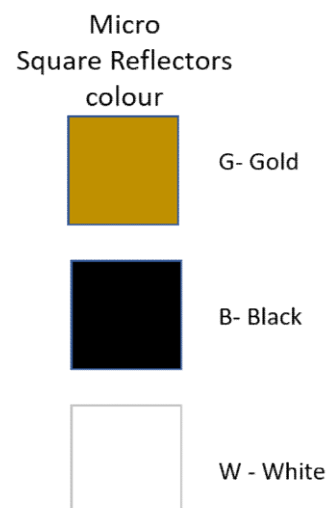

Product: MICRO-SR square recessed  
LED downlight

**Description:**

With anti glare technology this surface mounted light will be welcome in any interior.  
A range of reflector colours will also mean this works with your interior scheme.  
Several beam angles and outputs available.

**Physical attributes:**

Width: 90mm square  
Cutout: 80 x80mm  
Height: 119mm  
Ceiling type: any  
Mounting type: Recessed  
Colour finish: white  
Dimming protocol: DALI, mains, 1-10v

**Lighting attributes:**

LED manufacturer: CREE  
Driver manufacturer: Tridonic  
Optics: Clear  
Lumen output: 615, or 725 lumens  
Power consumption: 8w or 10w  
Colour temperature: 3000K, 4000K  
Colour consistency: <3 Std MacAdam  
Colour rendering: Ra>90  
Rated LED lifetime: 50,000 hours  
Emergency pack type: None  
Warranty: 5 years  
Beam Angle options: 15 or 36 degrees