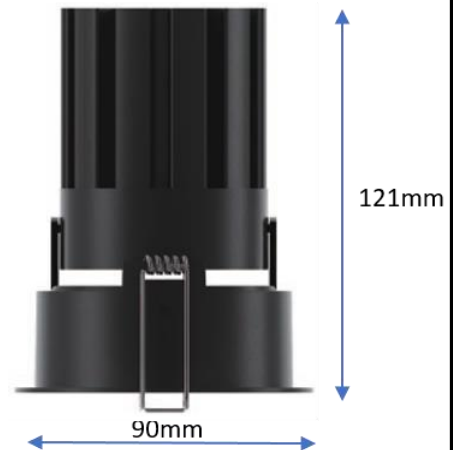

Product: MICRO-A adjustable round LED downlight

LED

**Description:**

With anti glare technology this recessed light will be welcome in any interior.

A range of ring and diffuser colours will also mean this works with your interior scheme.

A higher lumen package than the NANO built for good illumination of the subject matter

Adjustable tilt from 0-25 degrees and adjustable rotation from 0-355 degrees

**Physical attributes:**

- Width: 90mm diameter
- Cutout: 90mm
- Height: 121mm
- Ceiling type: any
- Mounting type: Recessed
- Colour finish: multiple
- Dimming protocol: DALI, mains, 1-10v

**Lighting attributes:**

- LED manufacturer: CREE
- Driver manufacturer: Tridonic
- Optics: Clear
- Lumen output: 750 lumens
- Power consumption: 11w
- Colour temperature: 3000K, 4000K
- Colour consistency: <3 Std MacAdam
- Colour rendering: Ra>90
- Rated LED lifetime: 50,000 hours
- Emergency pack type: None
- Warranty: 5 years
- Beam Angle options: 20 or 34 degrees